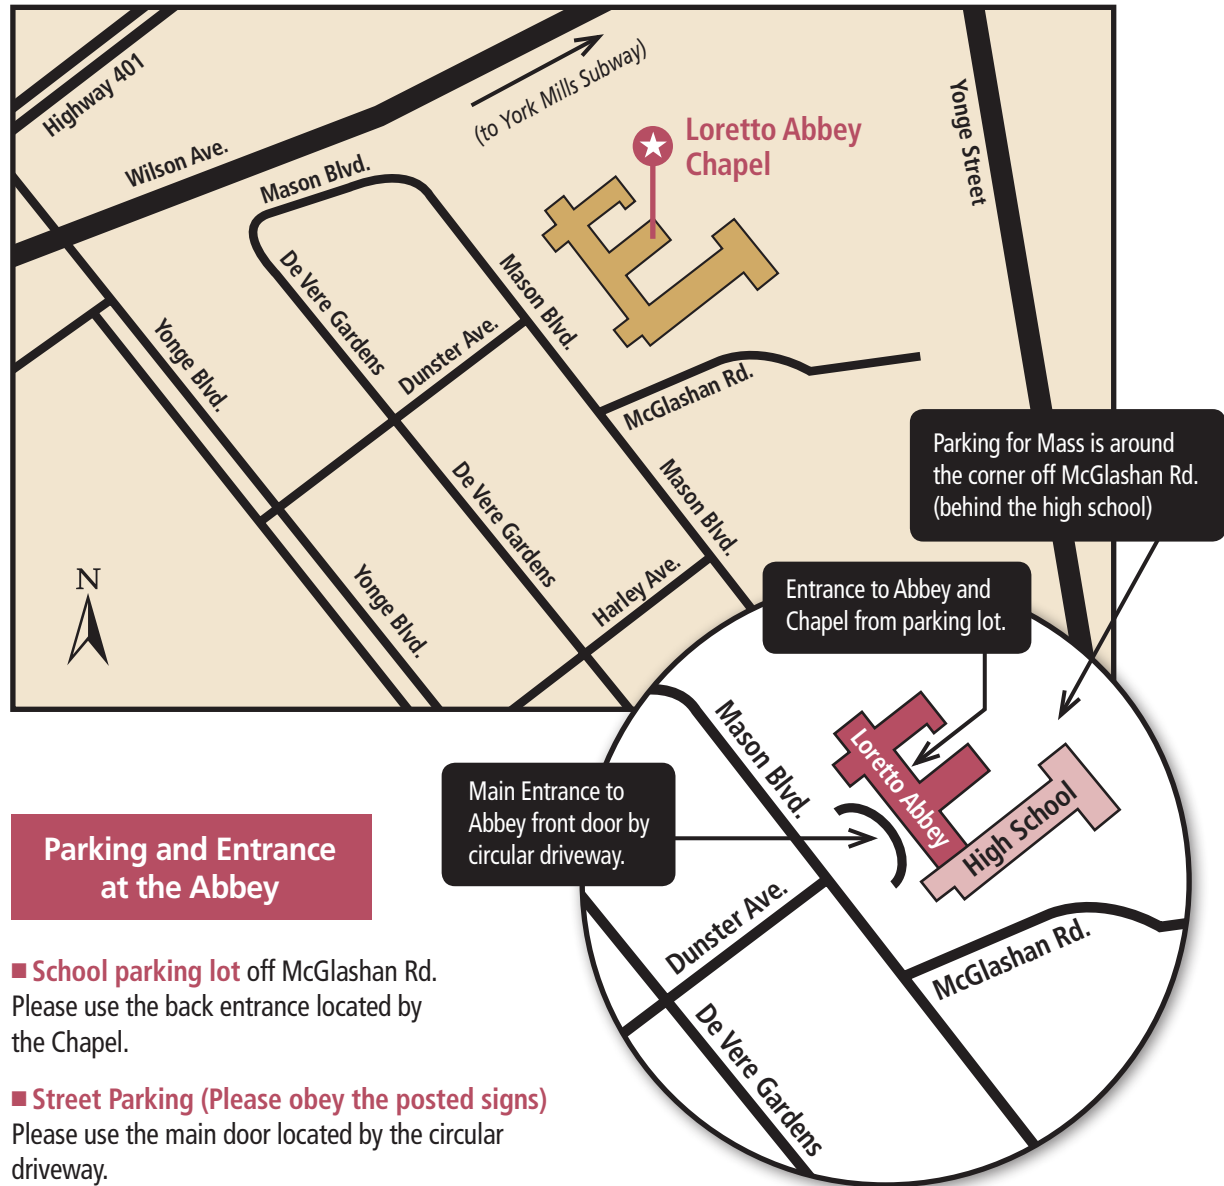

Driving Directions to the Loretto Abbey Chapel

FROM THE WEST

- Exit the 401 West at Avenue Rd.
- Turn left onto Wilson Ave.
- Turn Right at Yonge Blvd. (Not Yonge St.)
- Turn Left on Dunster Ave.
- Loretto Abbey Chapel is straight ahead.

FROM THE EAST

- Exit the 401 East at Yonge St.
- Turn Right onto Wilson Ave.
- Turn Left at Yonge Blvd. (Not Yonge St.)
- Turn Left on Dunster
- Loretto Abbey Chapel is straight ahead.

If you are coming from Downtown Toronto you can take either Yonge St. or Avenue Rd. and follow the instructions above.

Transit Directions to the LORETTO ABBEY CHAPEL

Walk from York Mills Subway

(Note: Steep Hill & Stairs on this walking route to Abbey)

York Mills Station

Walk

About 13 minutes, 800 metres

Use caution – may involve errors or sections not suited for walking.

Yonge St. at Eglinton Ave. (East)

97 North – 97A Yonge towards
York Mills station

15 Minutes (19 stops) Stop ID: 8977

Yonge Blvd. at Dunster Ave. (North)

Walk

About (3 minutes), 230 metres

Use caution – may involve errors or sections not suited for walking.